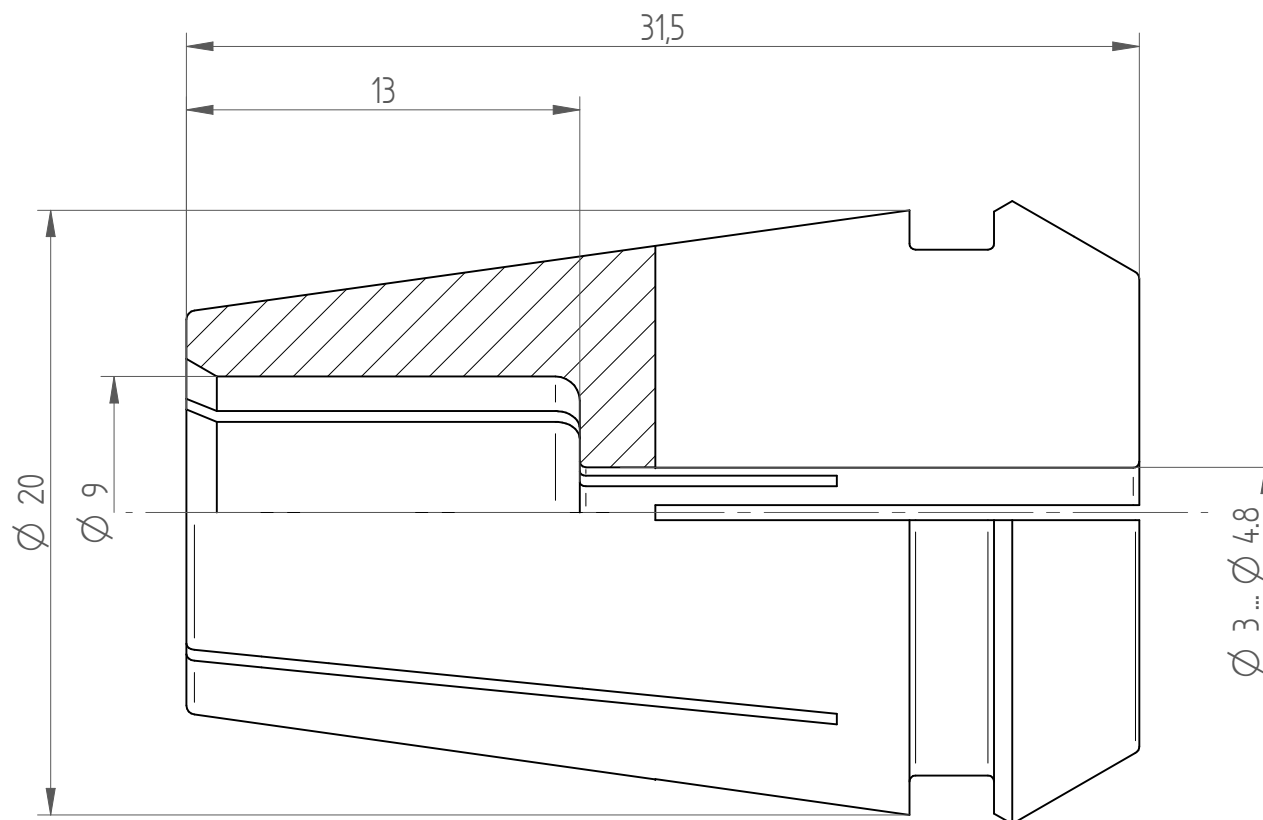

Swiss
Precision
Tools

REGO-FIX®

REGO-FIX AG
Obermattweg 60
4456 Tenniken / Switzerland

Phone +41 61 976 14 66
Fax +41 61 976 14 14
www.rego-fix.com

This is a non-controlled copy. All information given herein is subject to change without notice

The information given herein has been carefully checked and is believed to be correct. REGO-FIX, however, assumes no responsibility or liability for any errors, inaccuracies or omissions that may appear in this drawing

This document is subject to copyright laws. No part of this document may be reproduced or transmitted in any form or any means, electronic or mechanic, for any purpose, without the express written permission of REGO-FIX

Type : ER20_DM
Part No. : 1220xxxxx
Date : 13.08.2014
Scale : 4:1