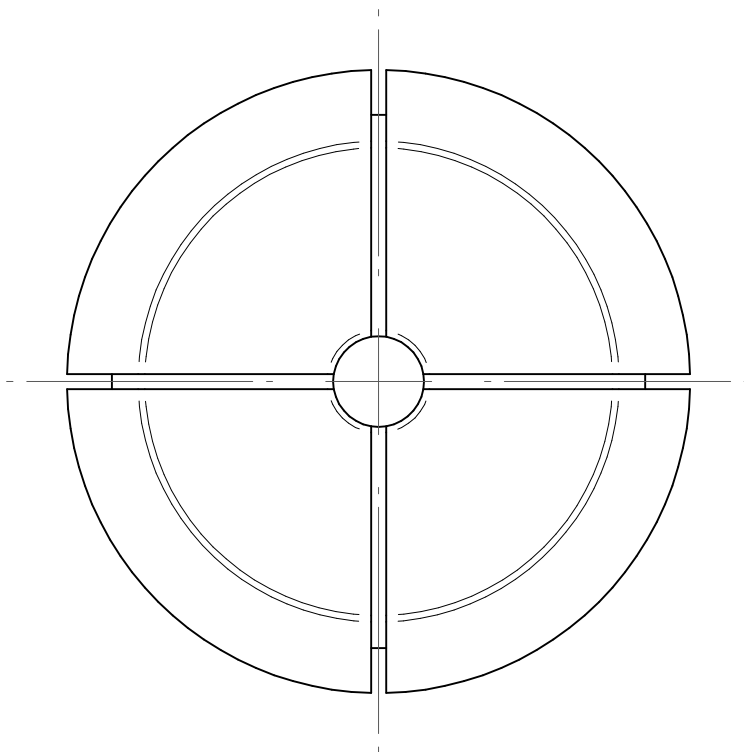

Swiss
Precision
Tools

REGO-FIX®

REGO-FIX AG
Obermattweg 60
4456 Tenniken / Switzerland

Phone +41 61 976 14 66
Fax +41 61 976 14 14
www.rego-fix.com

This is a non-controlled copy. All information given herein is subject to change without notice

The information given herein has been carefully checked and is believed to be correct. REGO-FIX, however, assumes no responsibility or liability for any errors, inaccuracies or omissions that may appear in this drawing

This document is subject to copyright laws. No part of this document may be reproduced or transmitted in any form or any means, electronic or mechanic, for any purpose, without the express written permission of REGO-FIX

Type : ER20_DM
Part No. : 1220xxxxx
Date : 13.08.2014
Scale : 4:1